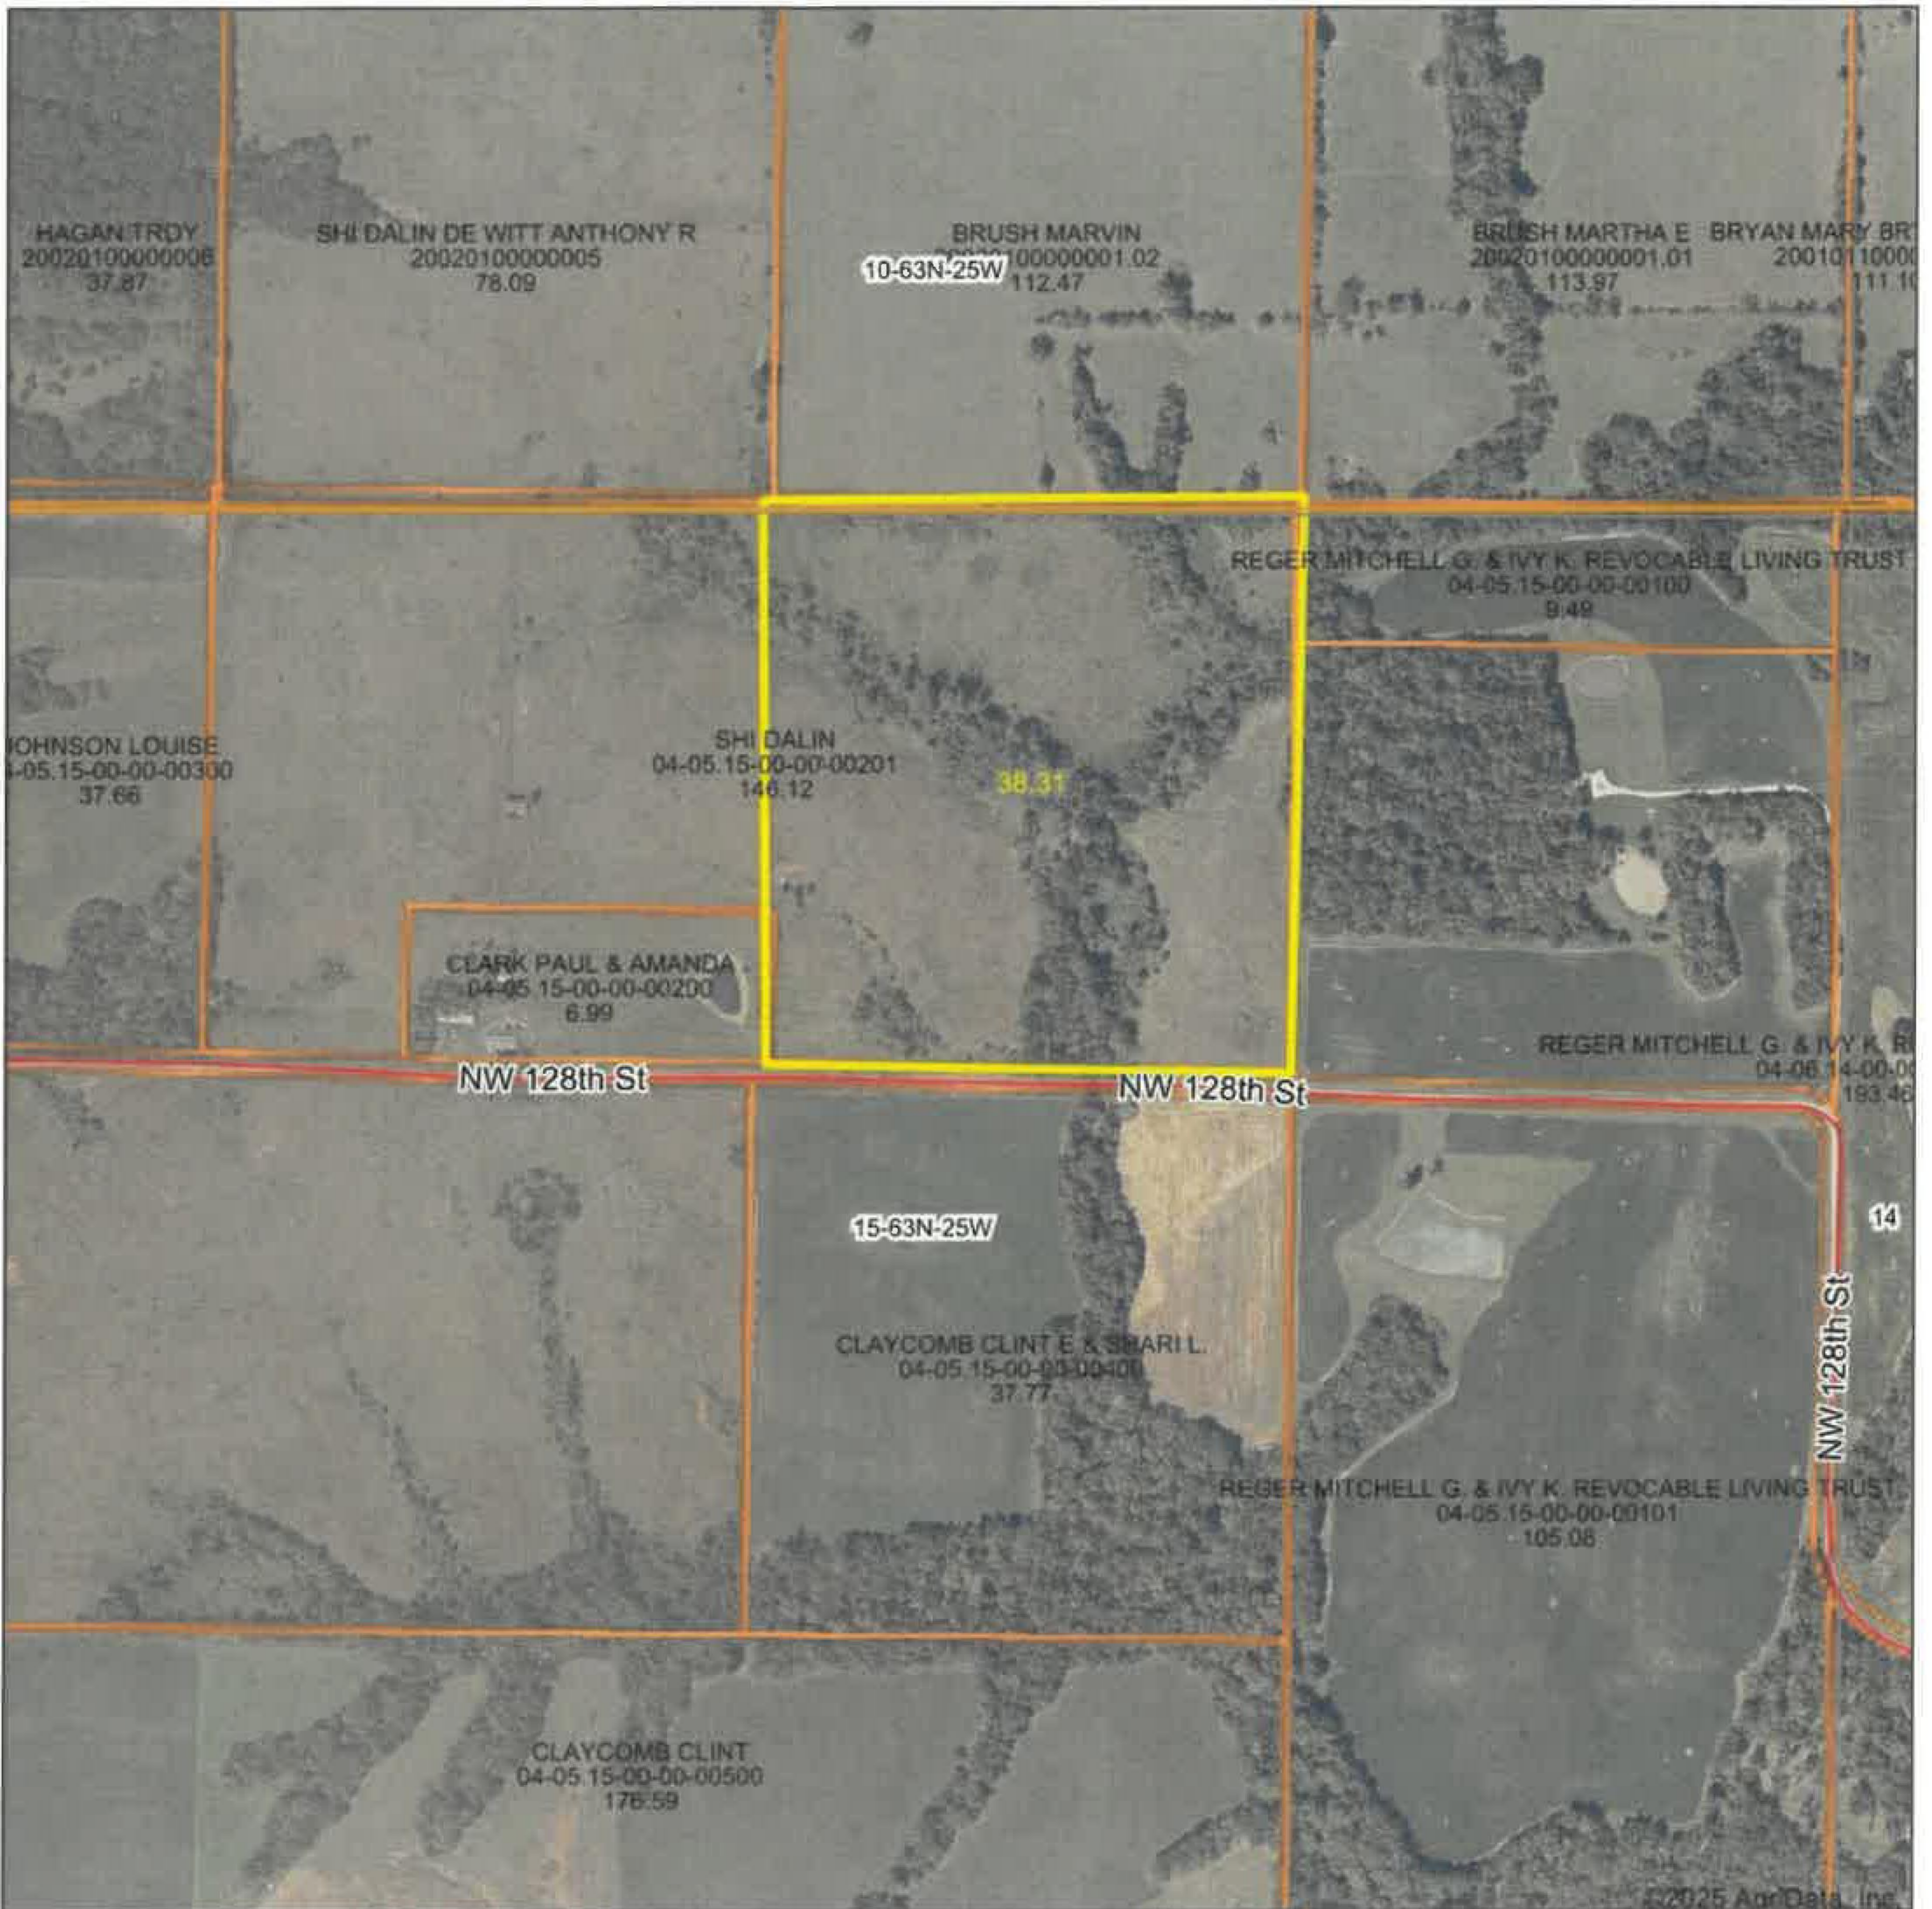

# Aerial Map

Boundary Center: 40.262006, -93.696257

0ft 639ft 1278ft

15-63N-25W  
Grundy County